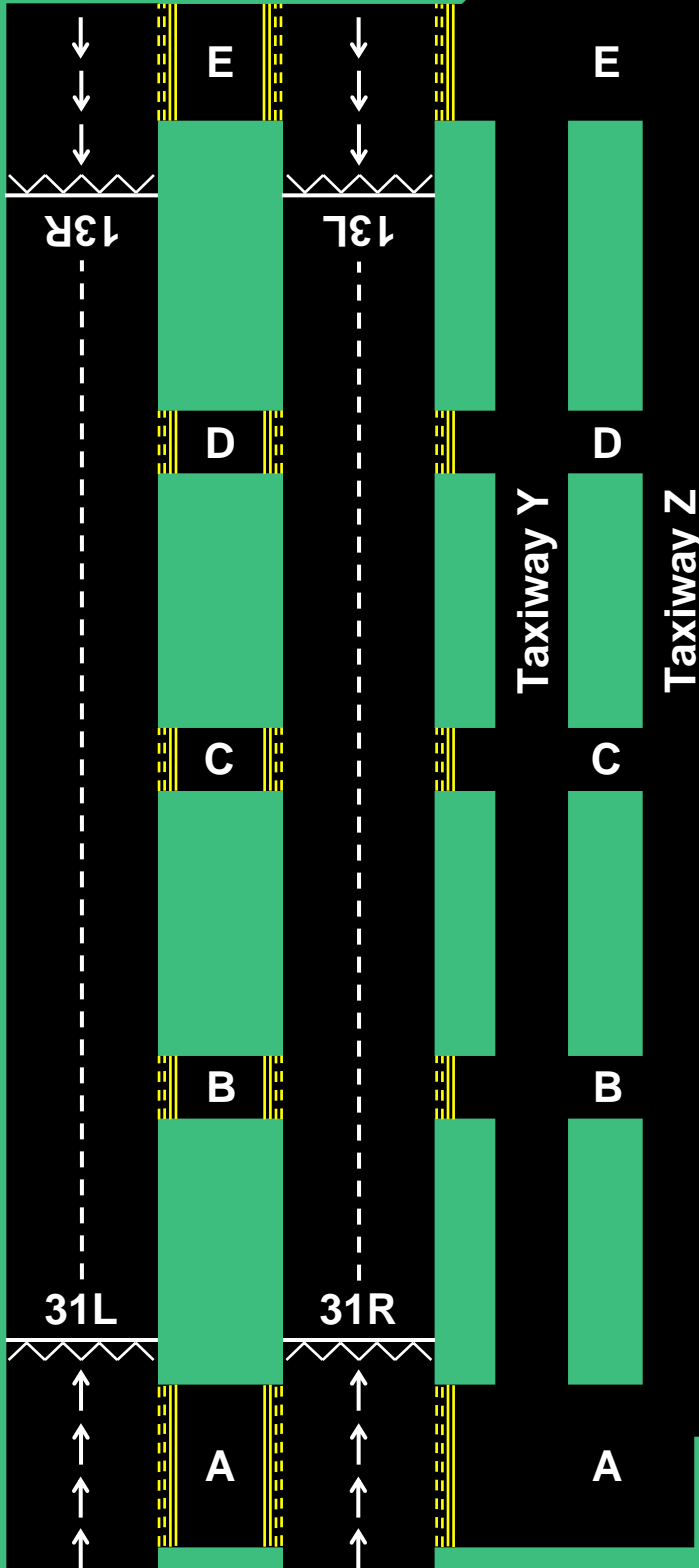

VAR:
15°E

Norcal Departure: 121.3 N, 120.1 S
Oakland Radio: 122.5

Tower: (408) 272-5917
Airport Office: (408) 929-2256
ATIS: (408) 923-7100
Amelia Reid: (408) 251-4939
Airport Shoppe: (408) 923-2625

Point
X-Ray

Hay
Patch

Reid Hillview Airport

ATIS: 125.2
Ground: 121.65*
Tower: 119.8* (and 126.1*)
SJC VOR: 114.1 / 097R / 6.5NM
Elevation: 133' MSL
TPA: 1000' AGL (1133' MSL)

* Hours of operation: 0700-2200 local time