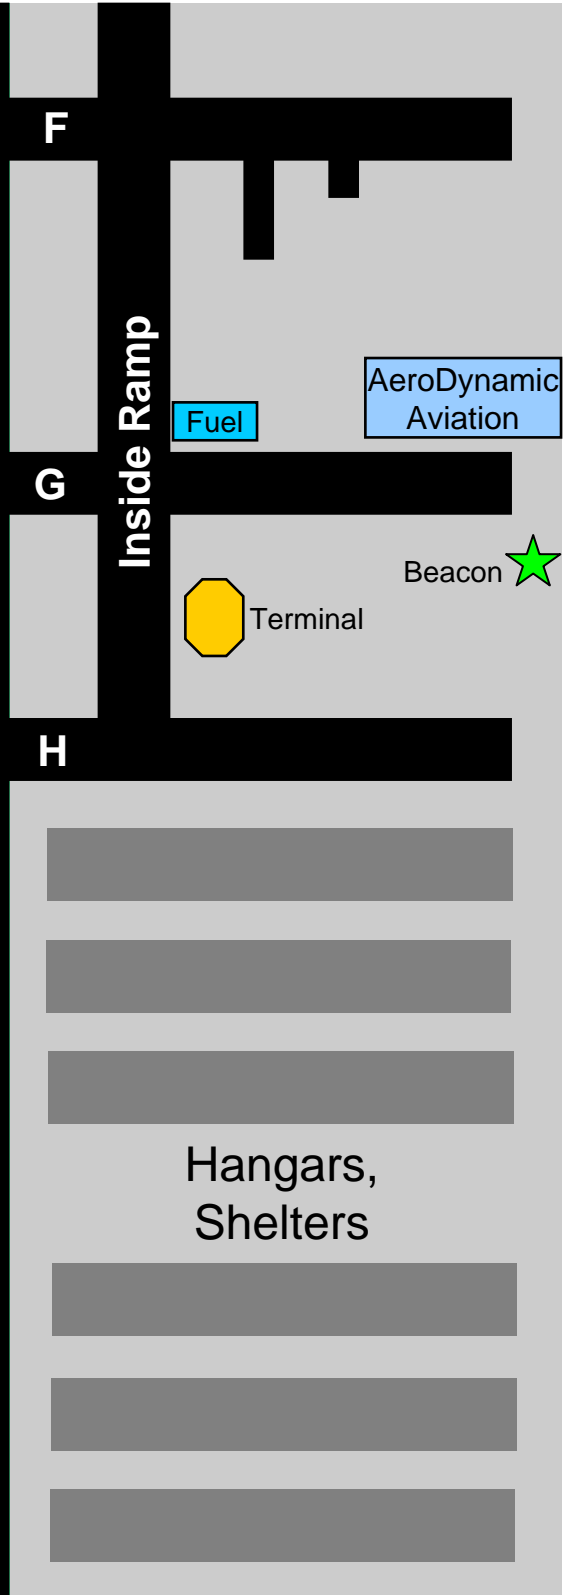

VAR:
15°E

Norcal Departure: 121.3 N, 120.1 S
Oakland Radio: 122.5

Tower: (408) 272-5917
Airport Office: (408) 929-2256
ATIS: (408) 923-7100
Amelia Reid: (408) 251-4939
Airport Shoppe: (408) 923-2625

Point
X-Ray

Hay
Patch

Reid Hillview Airport

ATIS: 125.2
Ground: 121.65*
Tower: 119.8* (and 126.1*)
SJC VOR: 114.1 / 097R / 6.5NM
Elevation: 133' MSL
TPA: 1000' AGL (1133' MSL)

* Hours of operation: 0700-2200 local time