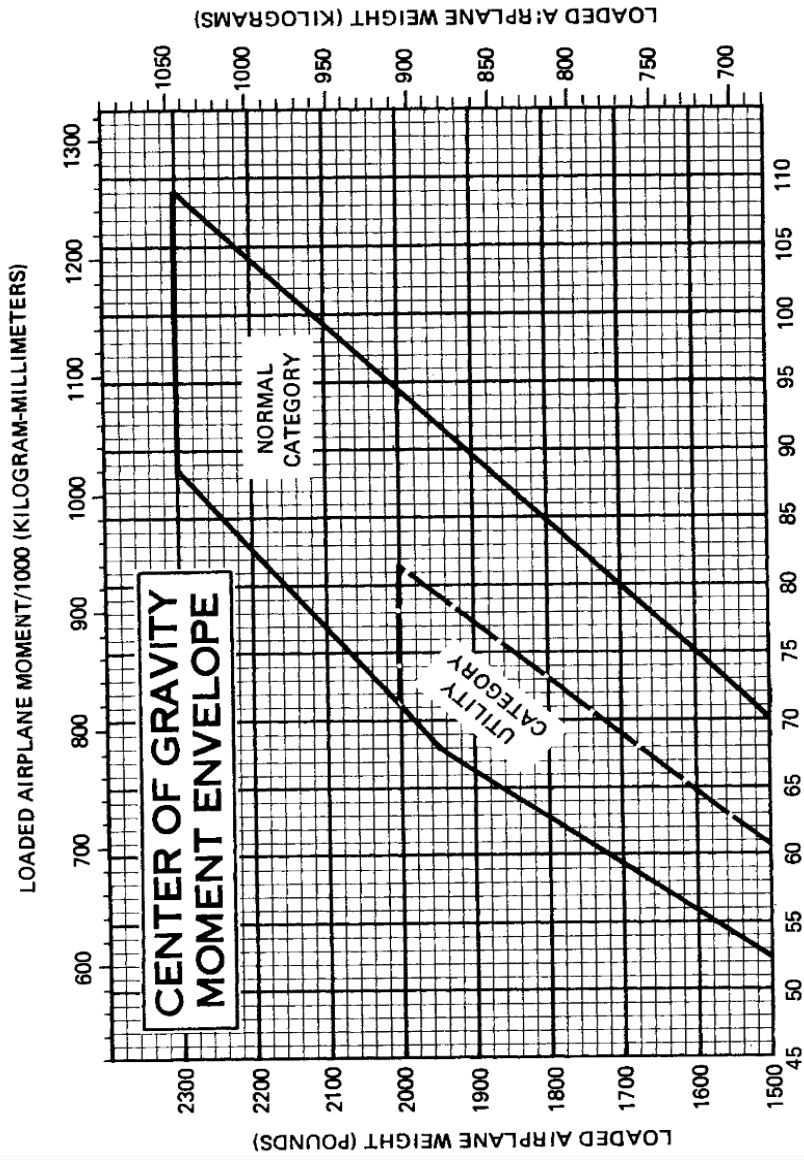

Cessna 172N Dispatch Sheet
Cessna N737ZD

Temperature		Weight & CG	
Wind		Takeoff Distance	
Altimeter Setting		Landing Distance	
Pressure Altitude		Runway Length	

Weight & Balance Loading Form

Item	Weight	Arm	Moment/1000
Empty Weight	1543.7	---	61.505
Front Seats		*37	
Rear Seats		73	
Forward Baggage		95	
Aft Baggage		108	
Subtotal		---	
Fuel (6lb/gal)		48	
Taxi Condition		---	
Taxi & Run-up fuel	-7 lbs	---	-0.3
Takeoff Condition		---	
Max Takeoff Weight	2300 lbs		
Fuel to Destination	- lbs	48	
Landing Condition		---	